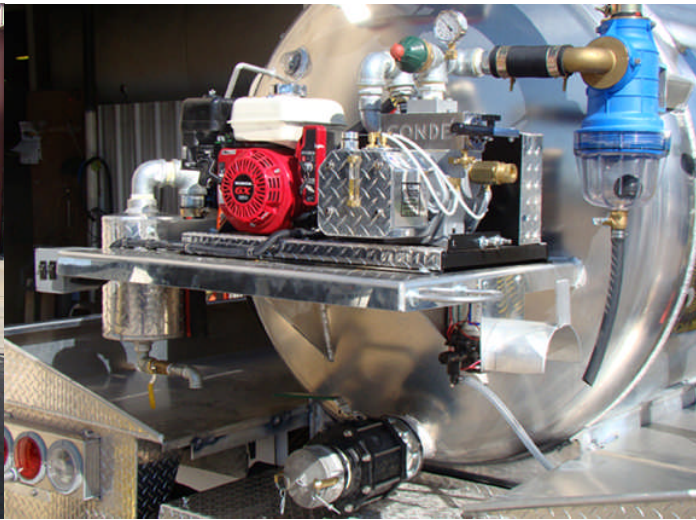

**KeeVac**  
Industries, Inc.  
866-789-9440

2009 Ford F550, Auto Trans, Limited Slip Differential, Cab Steps Stock # 1649

- 1000 Gallon 400/600 Aluminum Portable Toilet Truck  
 Conde Super 6 Vac/ Pressure Pump 5.5 HP Electric Start Honda  
 Dual Service 2-30' Tiger tail Hoses  
 2 Aluminum Tool Boxes, Top 20" Manway  
 3 Full Length Hose Trays